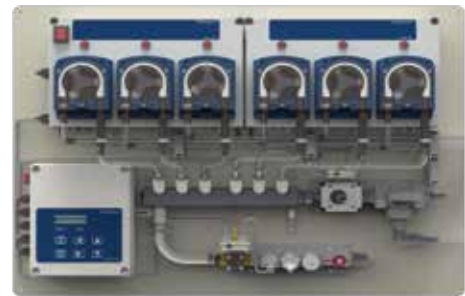

The box includes ABS plastic body, dilution unit/units, 15 meters hose, trigger gun and chemical suction hose(s).

Code	Product Name
9226370	Mobile Surface Washing Unit

Maratem Sprey Units

- With the flow effect of the mains water, it makes the chemical in the can or bottle ready for use by just pressing a button. • Depending on the type of product, the chemical in the can can be filled into the bottle with the low flow version, and into the bucket or sink with the high flow version.
- Thanks to the user-friendly adjustment mechanism, the dilution rates can be adjusted between 0.5% and 30% in the low flow model, and between 0.1% and 12% in the high flow model.
- There are versions that can work with 1 and 4 different chemicals.
- It works with ideal working pressure between 2-4 Bar.

Code	Product Name
9226226	HP30E Hand Dosing Pump

EQUIPMENTS

Maratem Faucet Dilution

- It can be easily applied in narrow areas as it can be attached to the spout of the faucet.
- Thanks to the vacuum created by the water passing through the unit, the dilution rates can be adjusted with the colored types coming out of the package or by means of the screw on the unit.
- It has adjustable dilution capacity between 0.2% and 10%.

Kod	Ürün Adı
000000	SquareMax - For Bottle Filling
000000	SquareMax - For Bucket & Sink Filling

Maratem Peristaltic Dosing Pumps

- It has the capacity to dose all dishwasher types.
- It ensures the safe transfer of the desired chemical thanks to the speed and time control.

Kod	Ürün Adı
7902593	Dualdose Detergent and Rinse Aid Dosing Pump
7902586	Dualdose Programmer

Maratem Central Dosing Systems

- Maratem central dosing systems can dose up to 6 washing machines from a single point with their compact structure.
- It performs fast dosing through electromagnetic valves.
- Dosage rates and device status can be checked from computers or mobile devices via Wi-Fi.